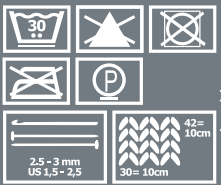

2155 Apple green

www.durable yarn.com

Durable® Soqs

75% wol, Wolle, 25% polyamide,
wool, laine Polyamid, polyamide,
polyamide

50gr = 210m
Made in Turkey